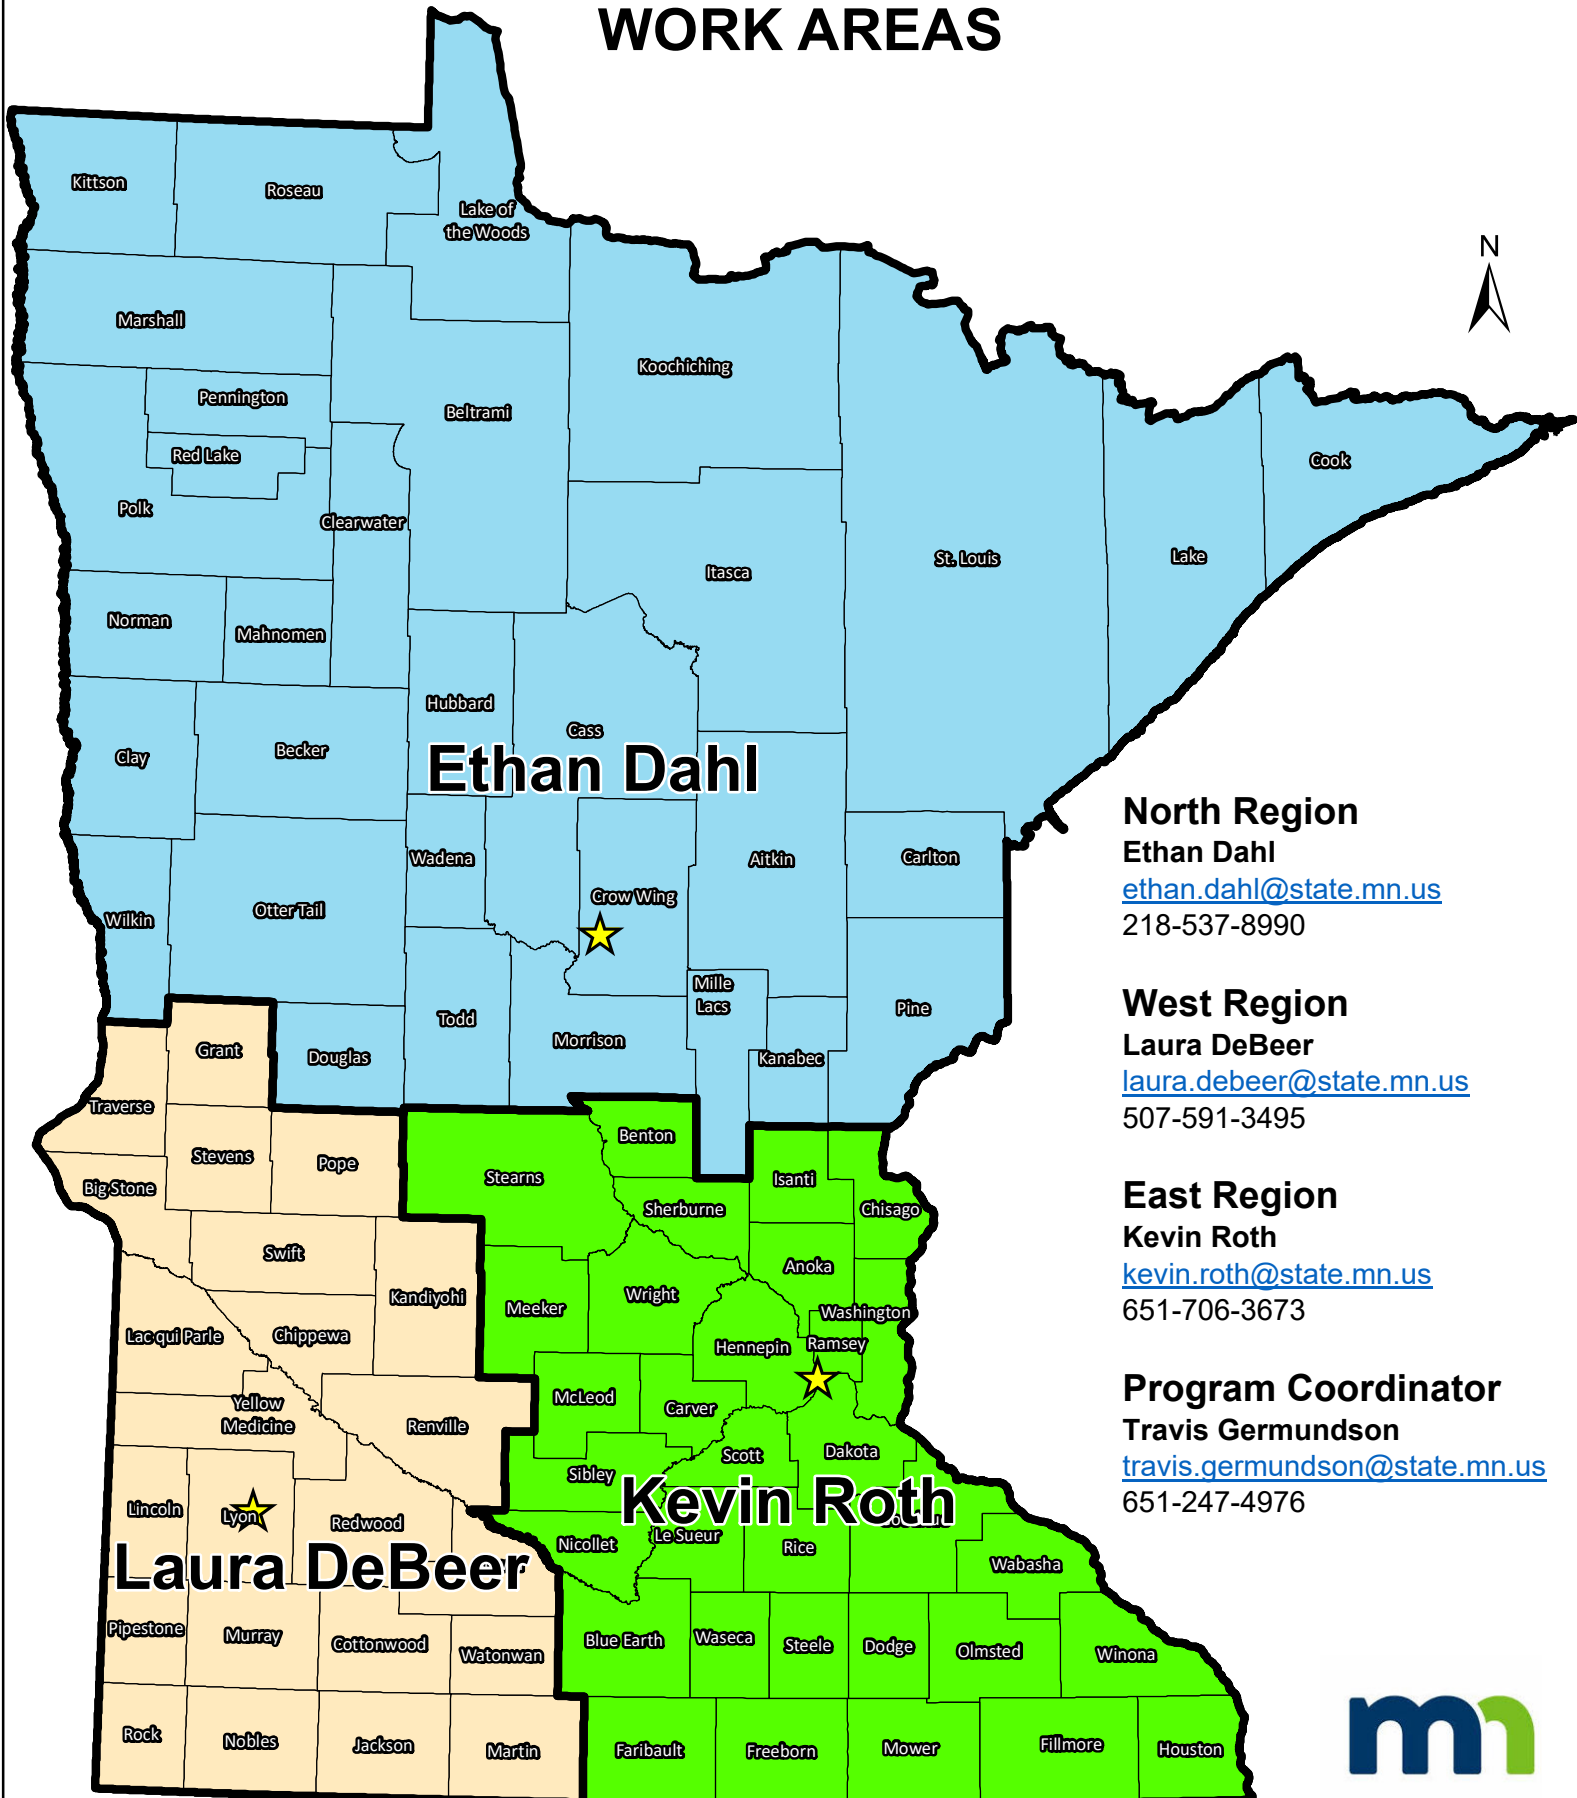

BUFFER AND SOIL LOSS SPECIALIST WORK AREAS

North Region

Ethan Dahl

ethan.dahl@state.mn.us

218-537-8990

West Region

Laura DeBeer

laura.debeer@state.mn.us

507-591-3495

East Region

Kevin Roth

kevin.roth@state.mn.us

651-706-3673

Program Coordinator

Travis Germundson

travis.germundson@state.mn.us