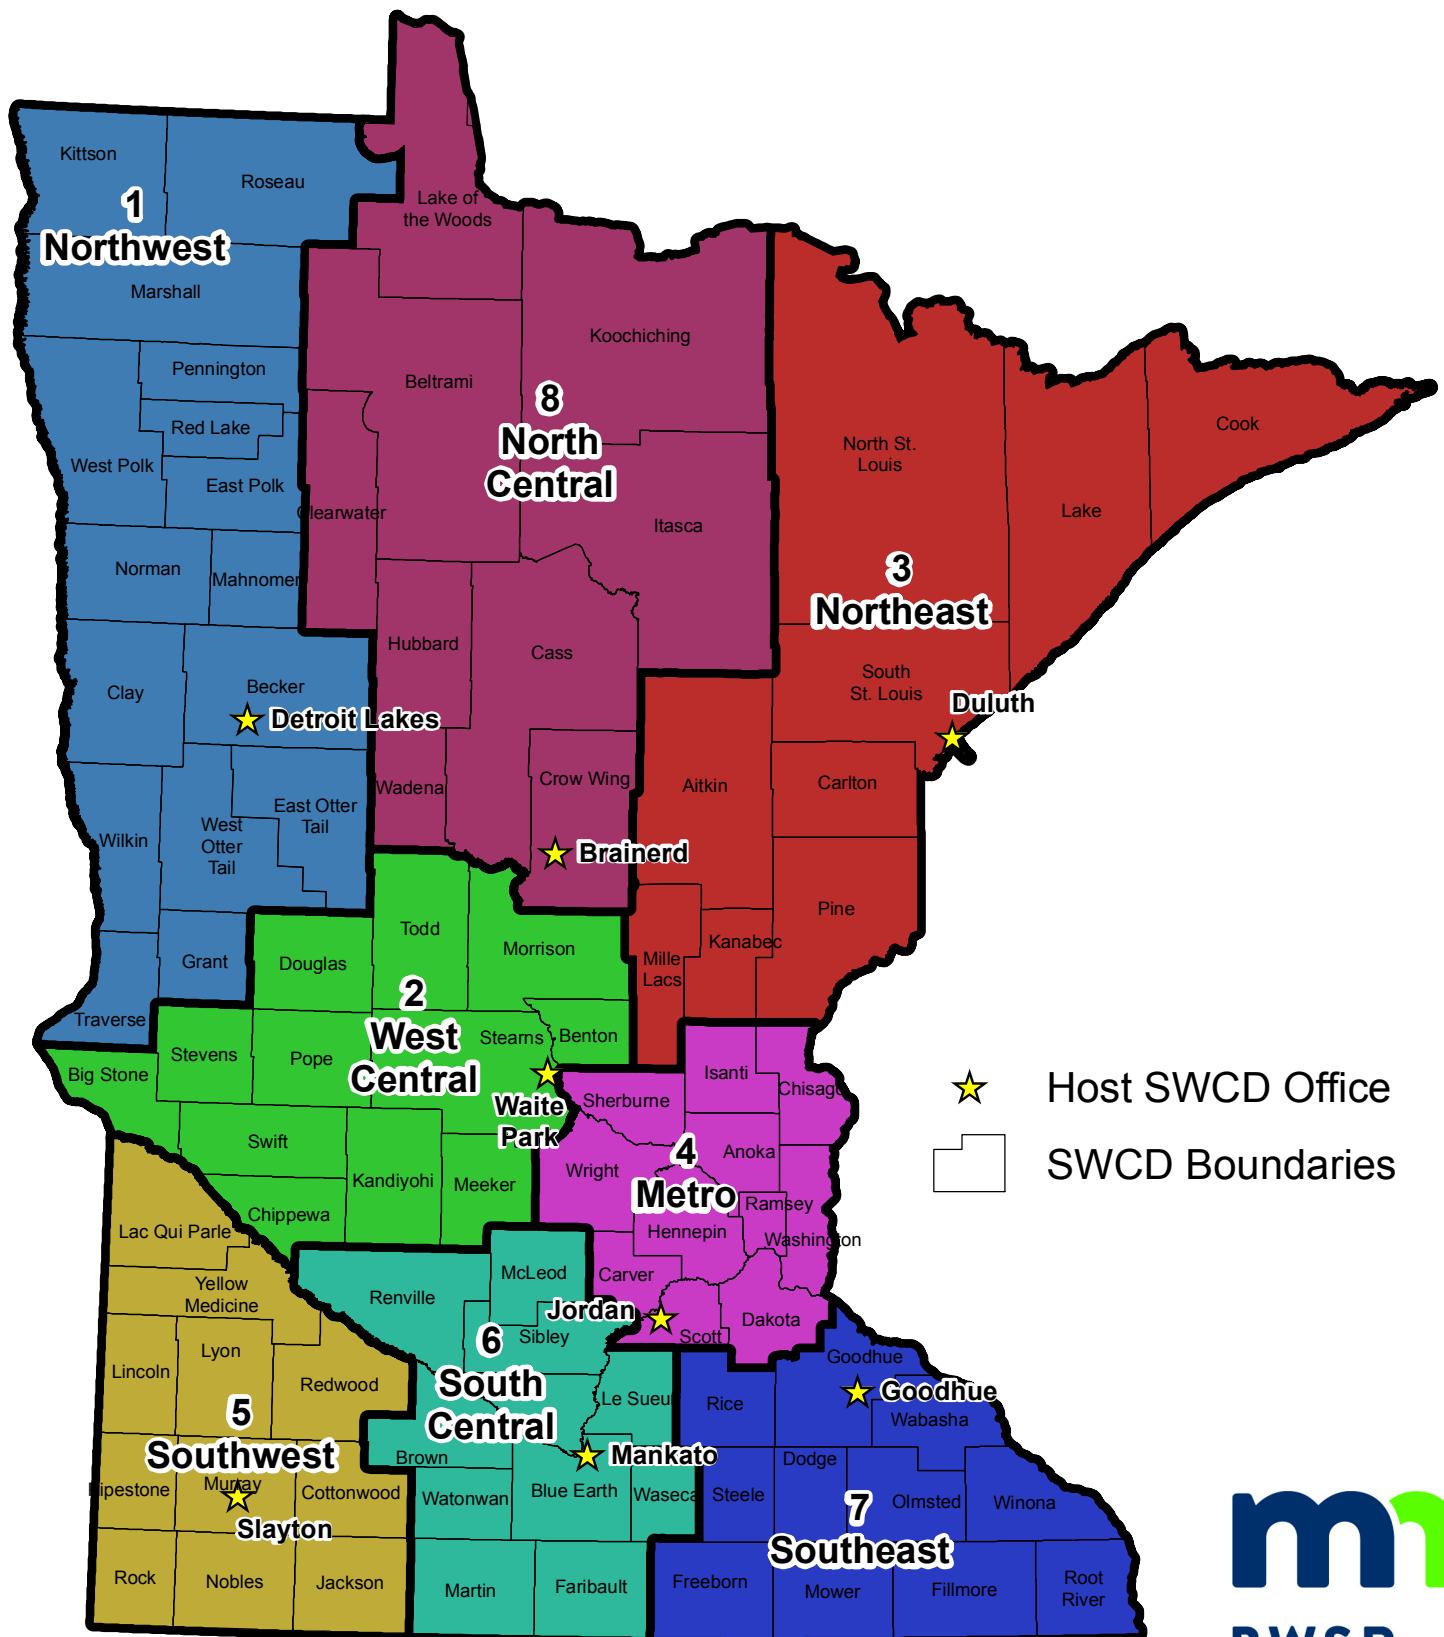

Minnesota Association of Soil & Water Conservation Districts & SWCD Technical Service Areas

May 2019